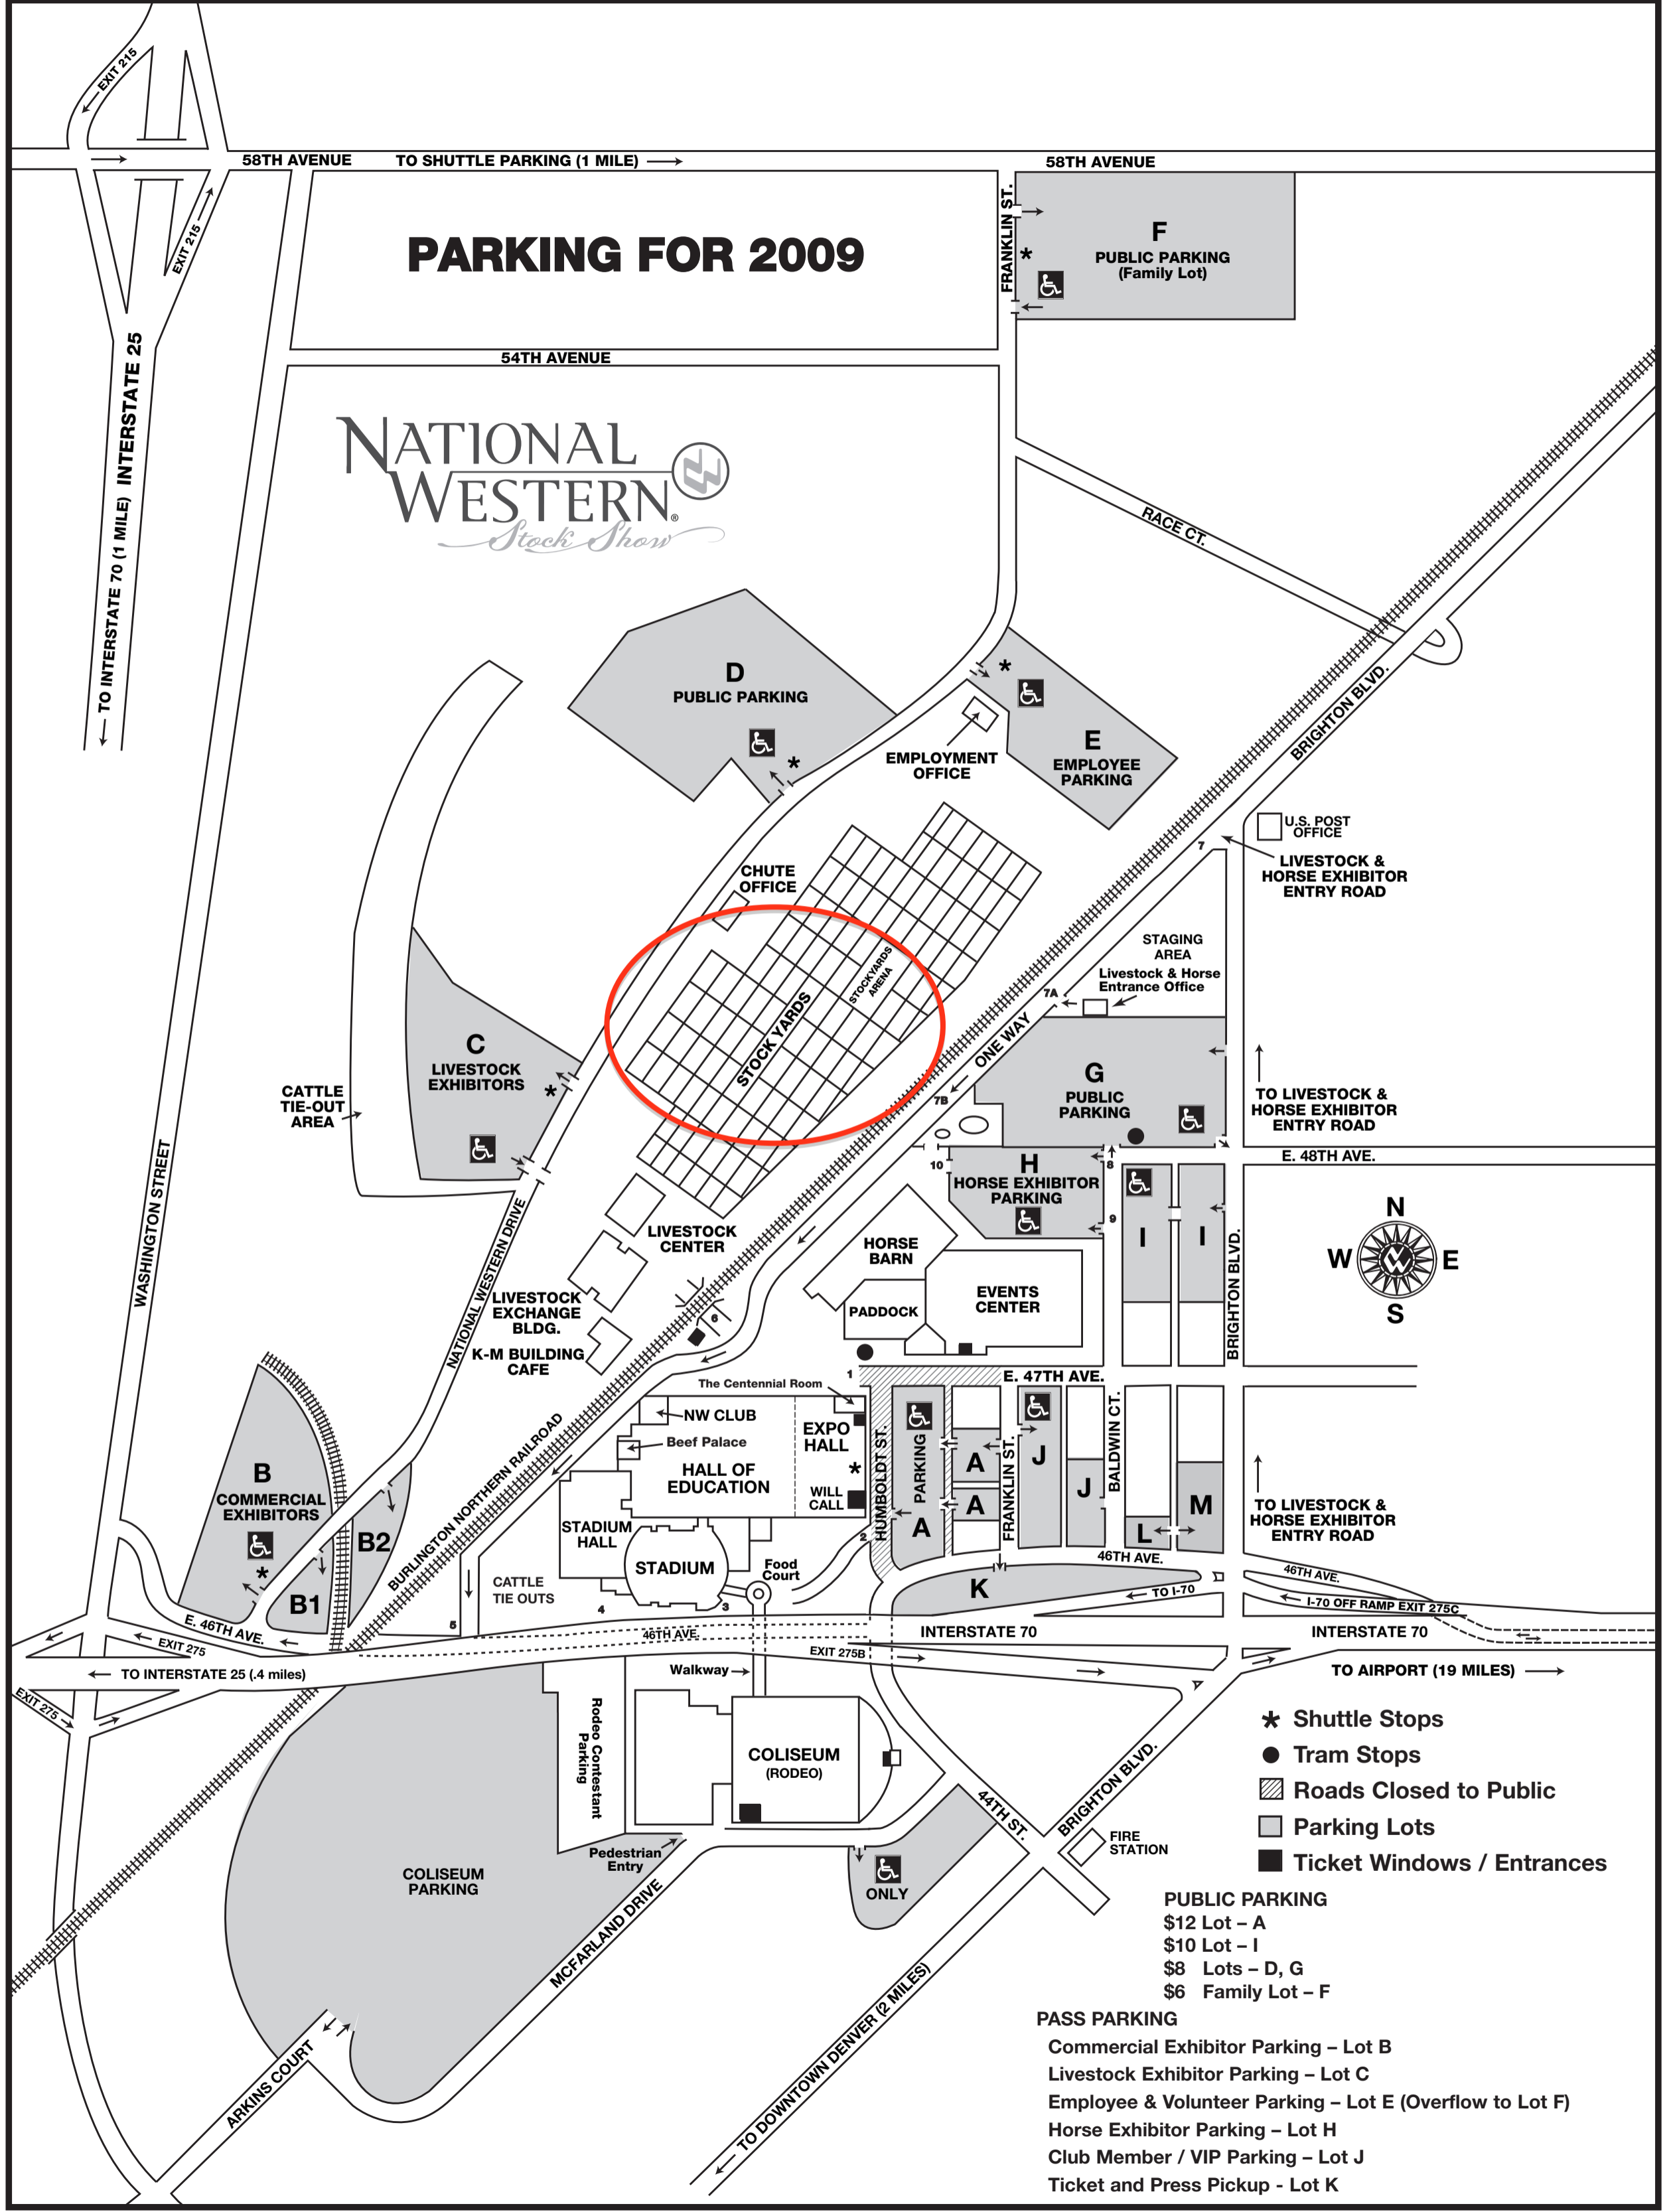

# PARKING FOR 2009

- ★ Shuttle Stops
- Tram Stops
- ▨ Roads Closed to Public
- Parking Lots
- Ticket Windows / Entrances

**PUBLIC PARKING**  
 \$12 Lot - A  
 \$10 Lot - I  
 \$8 Lots - D, G  
 \$6 Family Lot - F

**PASS PARKING**  
 Commercial Exhibitor Parking - Lot B  
 Livestock Exhibitor Parking - Lot C  
 Employee & Volunteer Parking - Lot E (Overflow to Lot F)  
 Horse Exhibitor Parking - Lot H  
 Club Member / VIP Parking - Lot J  
 Ticket and Press Pickup - Lot K