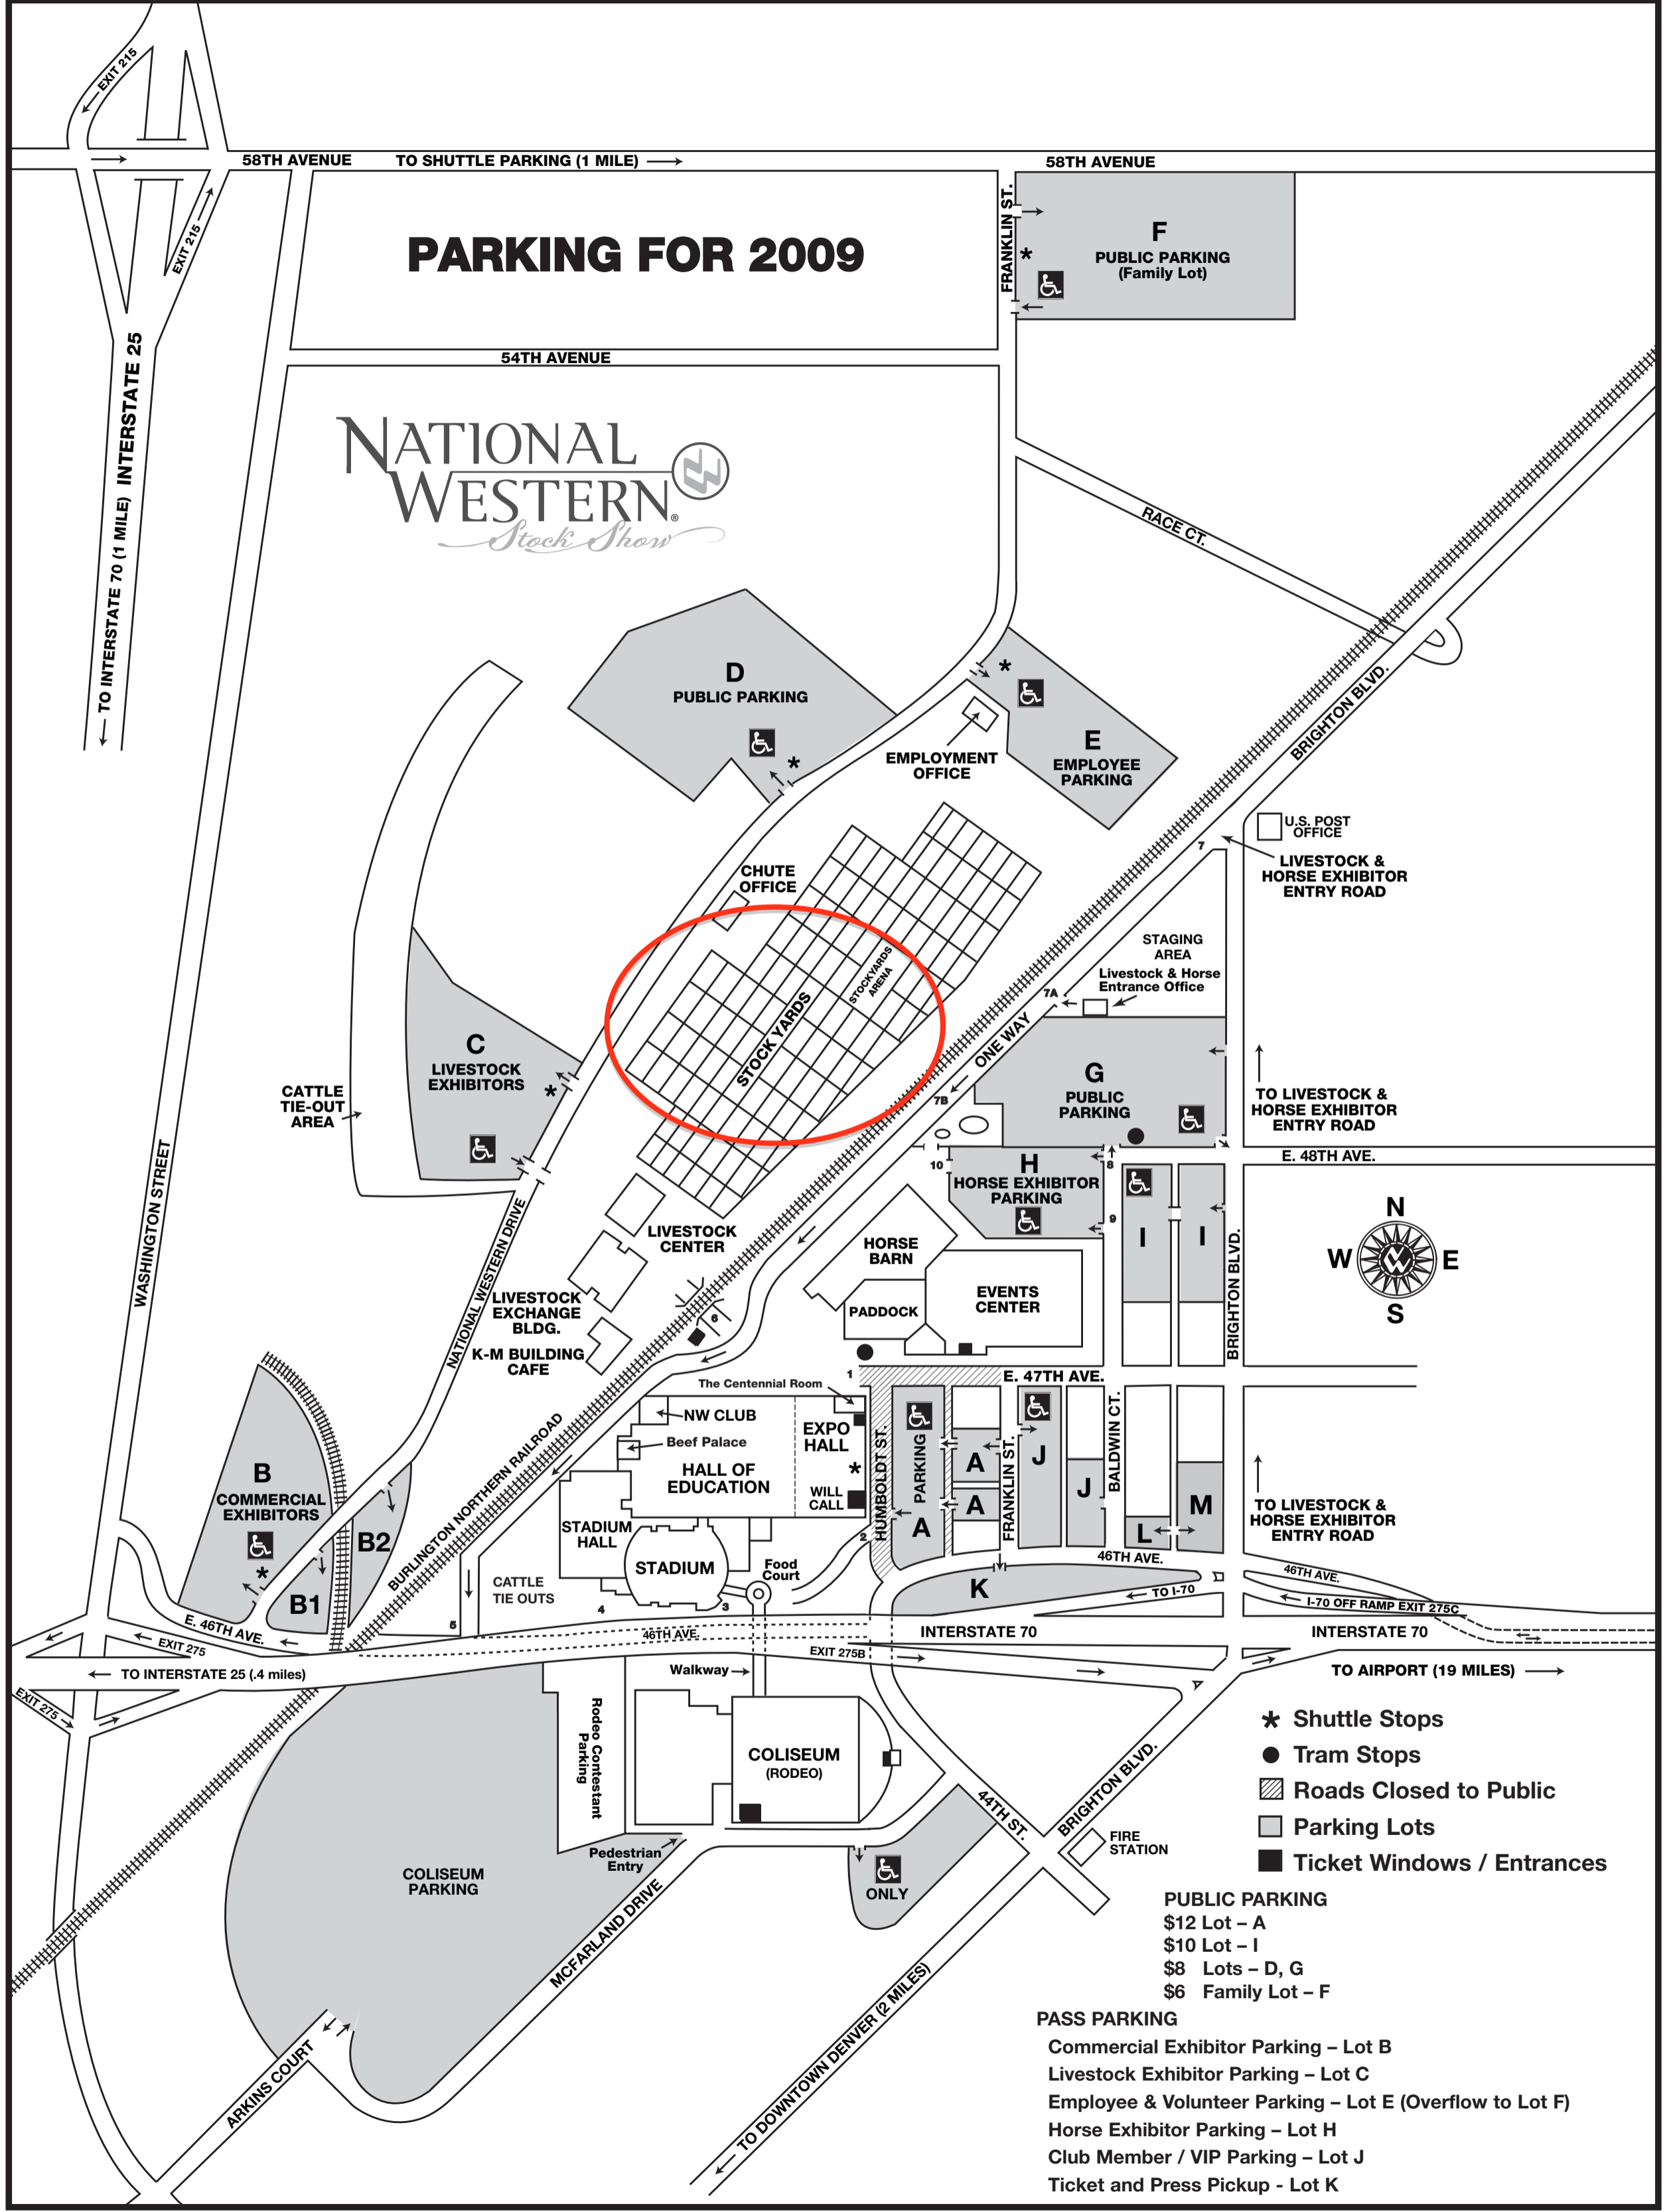

PARKING FOR 2009

- ★ Shuttle Stops
- Tram Stops
- ▨ Roads Closed to Public
- Parking Lots
- Ticket Windows / Entrances

PUBLIC PARKING
 \$12 Lot - A
 \$10 Lot - I
 \$8 Lots - D, G
 \$6 Family Lot - F

PASS PARKING
 Commercial Exhibitor Parking - Lot B
 Livestock Exhibitor Parking - Lot C
 Employee & Volunteer Parking - Lot E (Overflow to Lot F)
 Horse Exhibitor Parking - Lot H
 Club Member / VIP Parking - Lot J
 Ticket and Press Pickup - Lot K